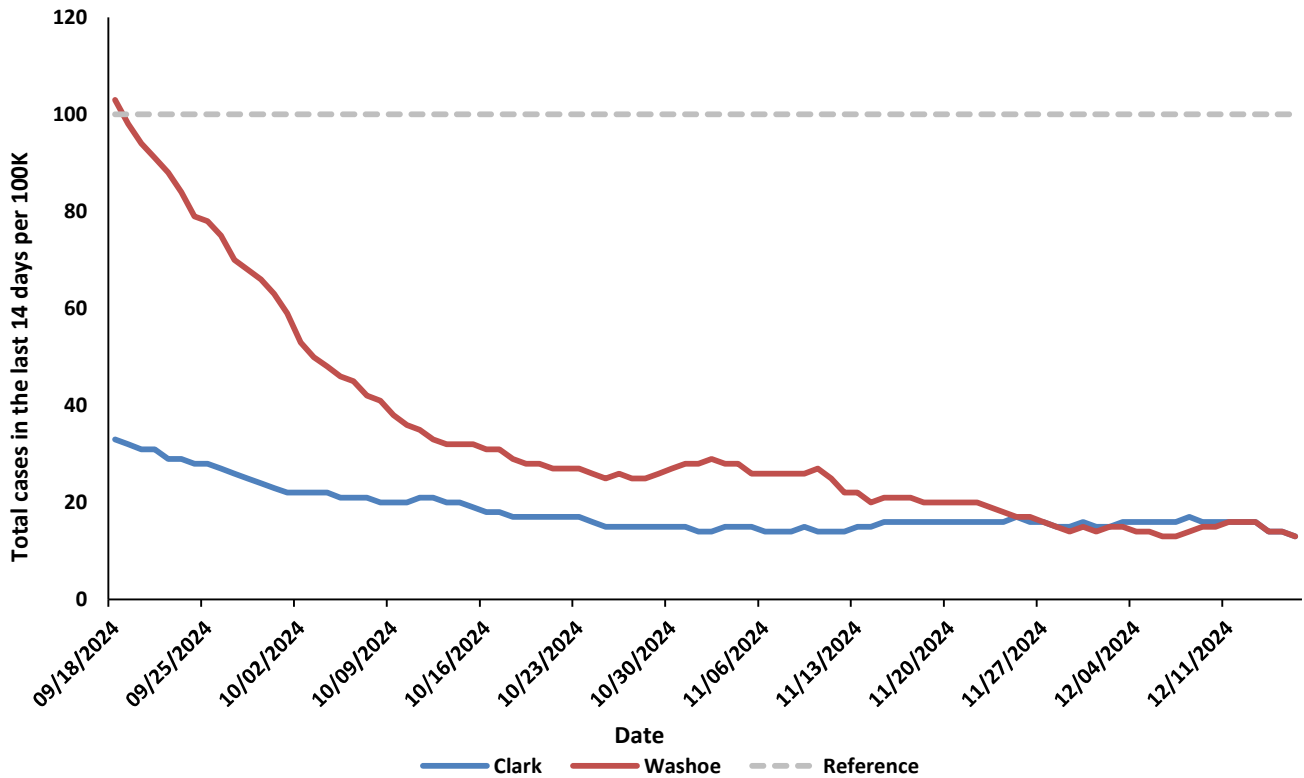

COVID-19 Case Rate (Total Cases in the Last 14 Days per 100K) - Most Recent Value Above Threshold

County	Date of Case Rate	Case Rate
Clark	-	Under Threshold
Washoe	9/18/2024	103

Case Rate (Total Cases in the Last 14 Days per 100K)

Note:

1. Data as of 12/16/2024.
2. Confirmed and Probable cases are included.
3. Case rate threshold - 100 per 100K
4. Date range of 90 day period: 09/18/2024-12/16/2024